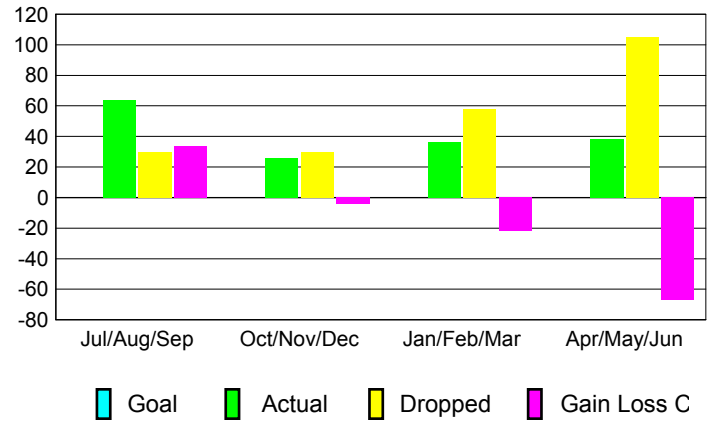

Membership Results 2012-2013
Goal, New, Dropped, Gain/Loss