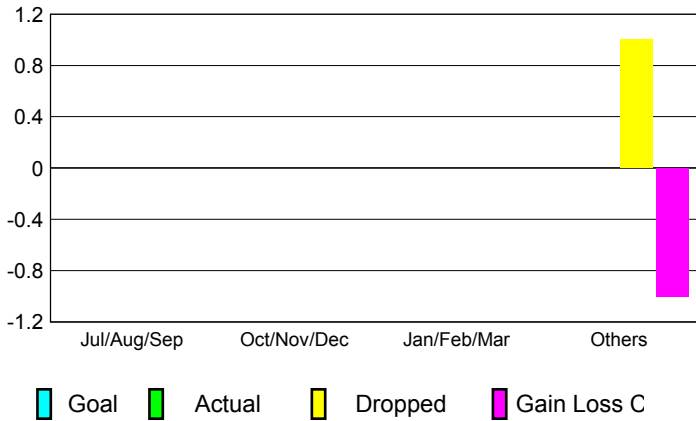

GMT: **SHINOBU GOTO**

Location: **JAPAN**

GMT CA: **5**

CLUBS

Month	New Club Goal	Actual New Clubs	Actual Dropped Clubs	Gain/Loss of Clubs
2012-2013				
Jul/Aug/Sep	0	0	0	0
Oct/Nov/Dec	0	0	0	0
Jan/Feb/Mar	0	0	0	0
Apr/May/Jun	0	0	1	-1
Totals	0	0	1	-1

Club Results 2012-2013
Goal, New, Dropped, Gain/Loss

MEMBERSHIP

Month	Net Memb Goal	Actual New Memb	Actual Dropped Memb	Gain/Loss of Memb
2012-2013				
Jul/Aug/Sep	0	64	30	34
Oct/Nov/Dec	0	26	30	-4
Jan/Feb/Mar	0	36	58	-22
Apr/May/Jun	0	38	105	-67
Totals	0	164	223	-59